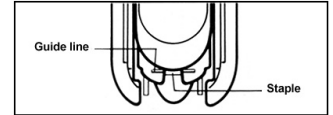

SIFCO® Staple Removers

7608C ORANGE & 7608C PURPLE
Slide type removers
For removing staples from paper

MAX RZ3F
Heavy duty lever staple remover
For removing staples from paper

AX850
Heavy duty narrow tip remover
For removing staples from plaster board